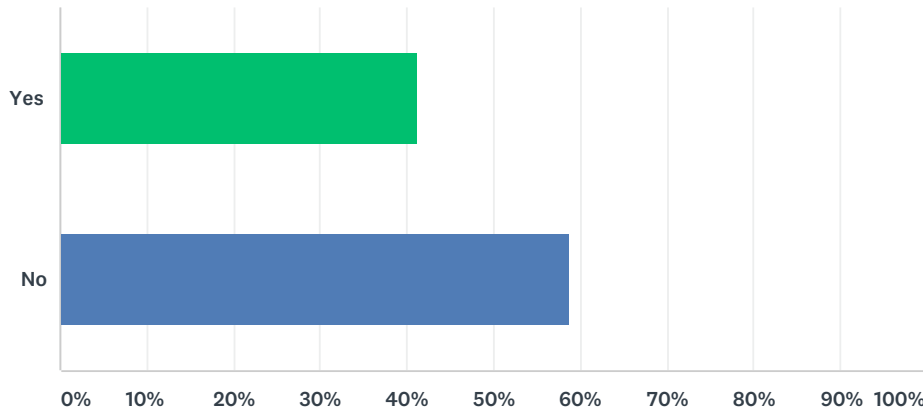

Q7 Are you currently engaged in an active job search?

Answered: 63 Skipped: 0

ANSWER CHOICES	RESPONSES	
Yes	41.27%	26
No	58.73%	37
TOTAL		63