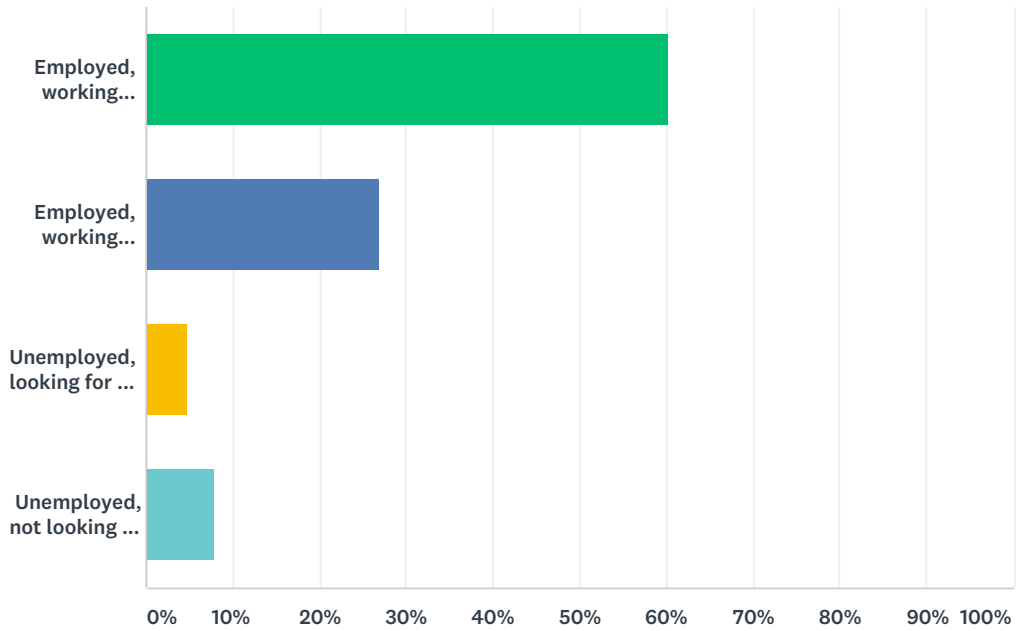

Q6 Which category best describes your current status? Choose ONE answer.

Answered: 63 Skipped: 0

ANSWER CHOICES	RESPONSES	
Employed, working full-time	60.32%	38
Employed, working part-time	26.98%	17
Unemployed, looking for a job	4.76%	3
Unemployed, not looking for a job	7.94%	5
TOTAL		63