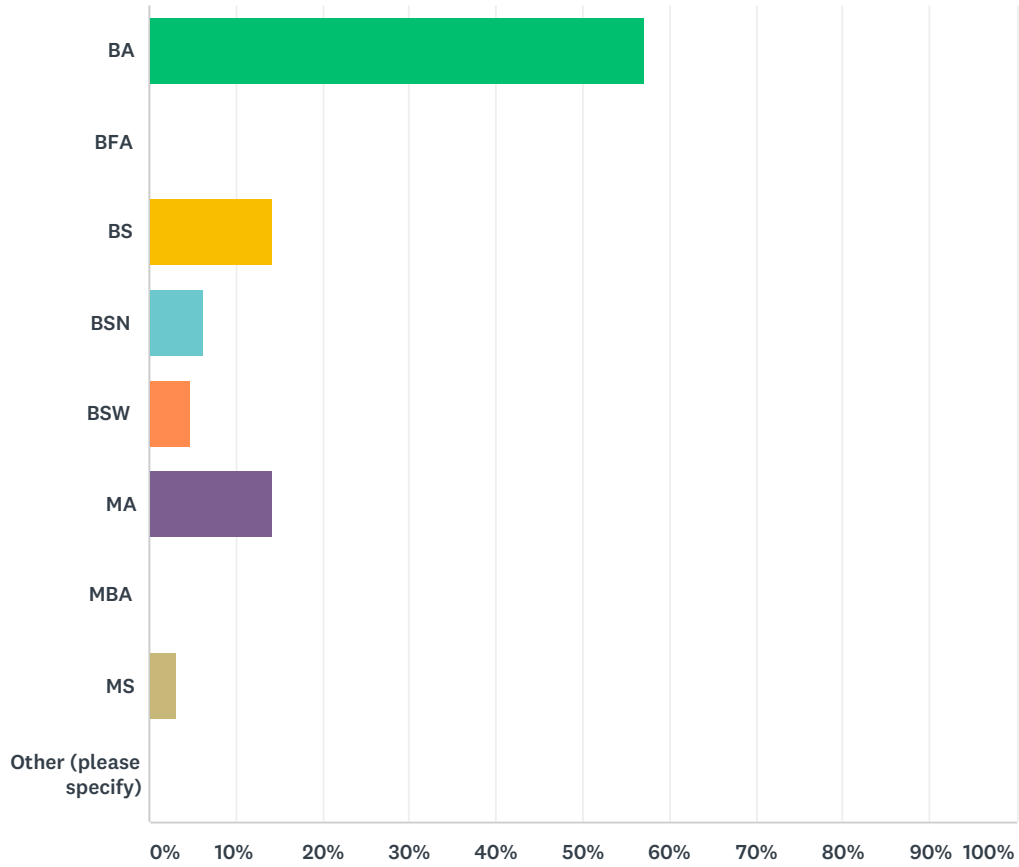

Georgian Court University

9-Month Post Graduation Survey

2017

Graduate and Undergraduate

Methodology: May 2017 undergraduate graduates and graduate graduates were all emailed the survey in January 2018 and asked to complete it. Due to the low response rate of only 63 responses total (52 undergraduate alumni and 11 graduate alumni), the data have been combined into this one report. The undergraduate response rate was $52/261=20\%$, and the graduate response rate was $11/102=11\%$.

Insights NEW!

TOTAL RESPONSES 63	COMPLETION RATE ? 100%
Is this useful? 👍 👎	

Responses (by week)

Chart Type ▾ Trend by... ▾ Zoom

First: 1/30/2018 Zoom: 1/22/2018 to 4/16/2018

Q4 What degree did you receive from GCU?

Answered: 63 Skipped: 0

ANSWER CHOICES	RESPONSES	
BA	57.14%	36
BFA	0.00%	0
BS	14.29%	9
BSN	6.35%	4
BSW	4.76%	3
MA	14.29%	9
MBA	0.00%	0
MS	3.17%	2
Other (please specify)	0.00%	0
TOTAL		63

Q6 Which category best describes your current status? Choose ONE answer.